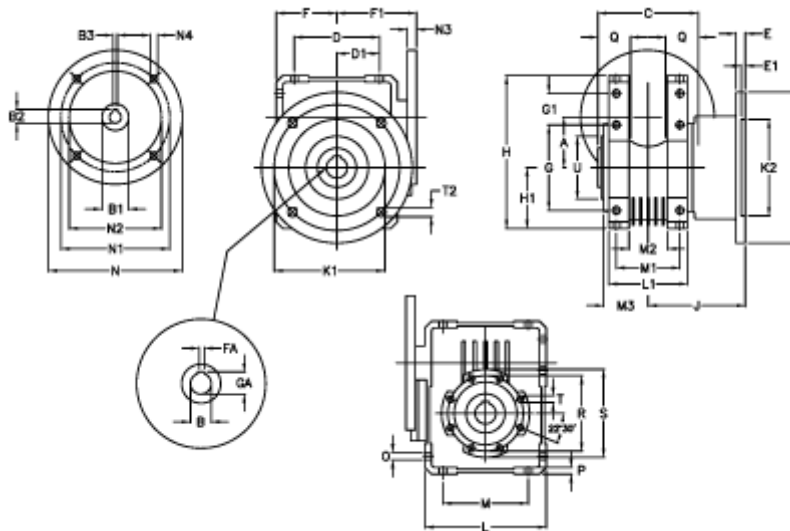

Article number: 392211006443016

Description: Worm Gear with Torque Limiter
W110 L1-UF-64-P80 B5

Measures

A = 110.10	E = 20	H = 308.0	M = 184	N4 = M10x12	U = 130
B = 42	E1 = 12	H1 = 125.0	M1 = 115	O = 14.0	
B1 E7 = 19	F = 125	J = 179.5	M2 = 69	P = 14	
B2 = 21.8	F1 = 143	K = 280	M3 = 73	Q = 45	
B3 H9 = 6	FA = 12	K1 = 230	N = 200	R = 165	
C = 155	G = 184	K2 = 170	N1 = 165	S = 200	
D = 174.0	G1 = 58.0	L = 250	N2 = 130	T = M12x19	
D1 = 82.0	GA = 45.3	L1 = 143	N3 = 0.0	T2 = 13.0	